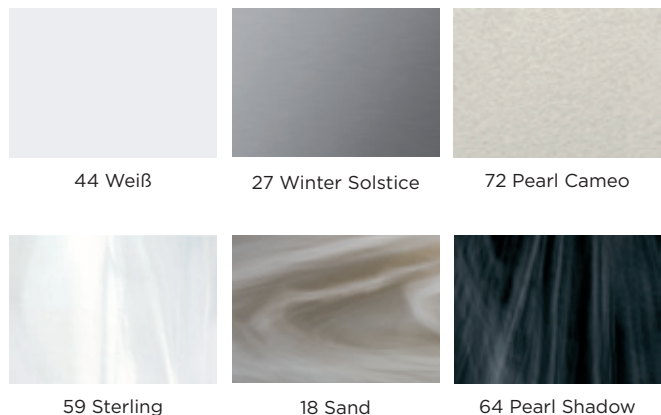

Ausstattung

Dimensionen (±2cm)	216 x 216 x 90
Positionen (Sitze/Liege)	6 (6 / -)
Wasservolumen (l)	1.180
Gewicht (leer/befüllt) (kg)	536 / 1.716

Verkleidungstyp Außenrahmen	Graphit / Thunder / Nussbaum
Metallrahmen	Option
Acrylfarben	44 / 27 / 72 / 59 / 18 / 64

LEISTUNGEN	
Massagepunkte gesamt	78
Örtliche Druck-Mikromassage	26
Kreisende spannungslösende Massage	8
Kreisende Drainage-Massage	22
Fußreflexmassage	8
Halswirbelmassage	-
Jets Liege intensive Behandlung	-
Düsen Relax Impact System	12
Wasserfälle	-
Wasserquellen	2
Kopfstützen	-
Digitales Bedienfeld	•
Ultraviolet Treatment UV	•
Verzinkter Metallrahmen	•
ABS-Platte	•
Thermoabdeckung	•
EcoSpa	Option
Nordic Insulation System	Option

AUSFÜHRUNGEN	
Colour Sense	2 LED+24 MiniLED+Beleuchtungszubehör
Pure Line Lighting	Option
Surround Bluetooth Audio	Option
Düsen Edelstahl	•
Rahmen Woodermax	•
Design Line	Option
Edelstahlstange	•
Aromatherapie	•
Zutrittsleiter Easy Access	-
Programmierbares Touch Panel Wifi	Option
Flexible Massage	Option ref. 65300

MESSAGEPUMPEN	
Wassermassage / Jetpumpe	2 x 2.200 W / 3 HP
Relax Impact Pump / Gebläse	1.150 W

FILTER UND HEIZUNG	
Silent Pump / Umwälzpumpe	250 W
Wassrerhitzer	3.000 W
Filterung	Kartuschenfilter
Filtertyp	•

ELEKTRISCHE SPANNUNG	
Leistung Option niedrige Stromstärke(W)/(A)230 V	6.000 W / 25,9 A
Stromspannung	230 V / 400 V III

Ausführungstyp Becken

Acrylfarben

44 Weiß

27 Winter Solstice

72 Pearl Cameo

59 Sterling

18 Sand

64 Pearl Shadow