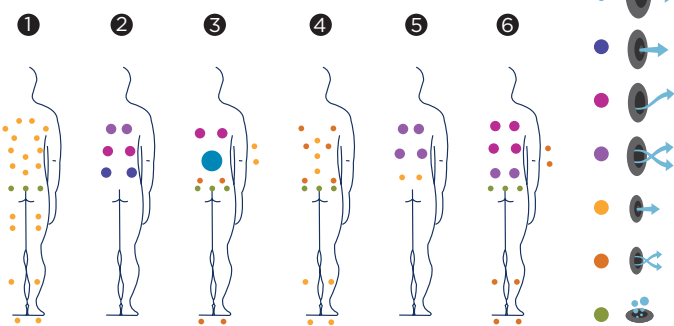

SUNSET

The Sunset Spa is a model suitable for 4 users. It has plenty of space inside, six positions with different massages and all of the features, quality and guarantees of our Premium range.

The tub has been carefully designed down to the last detail: the Spa has 6 different positions, allowing you to complete a full hydromassage circuit. The Spa is equipped with a total of 66 jets, meaning that it can treat every part of the body: back, arms, legs and feet. The air massage provided by the 12 air nozzles allows the back muscles to relax, providing a feeling of relaxation and release.

Positions: 6

Measures: 216 x 216 x 90

Optional: